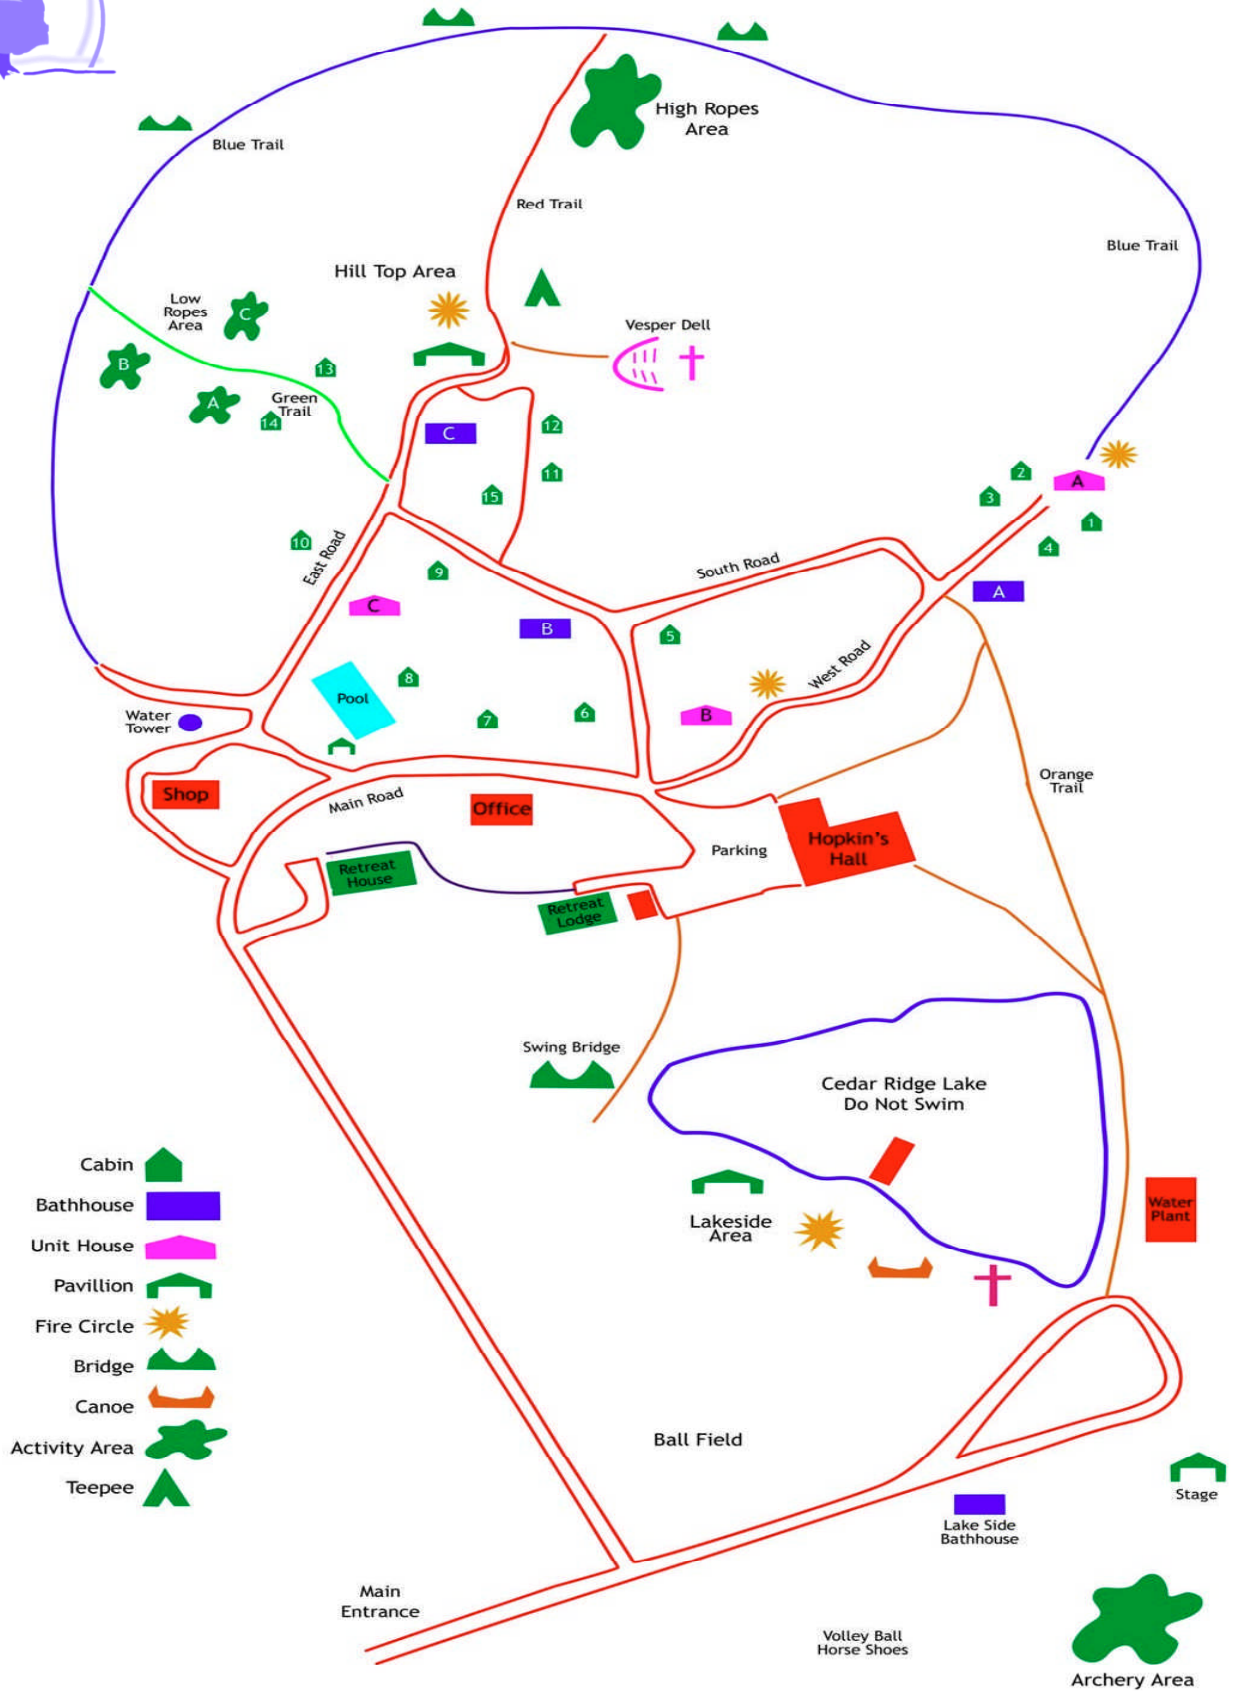

Cedar Ridge Camp Map

- Cabin 
- Bathhouse 
- Unit House 
- Pavillion 
- Fire Circle 
- Bridge 
- Canoe 
- Activity Area 
- Teepee 